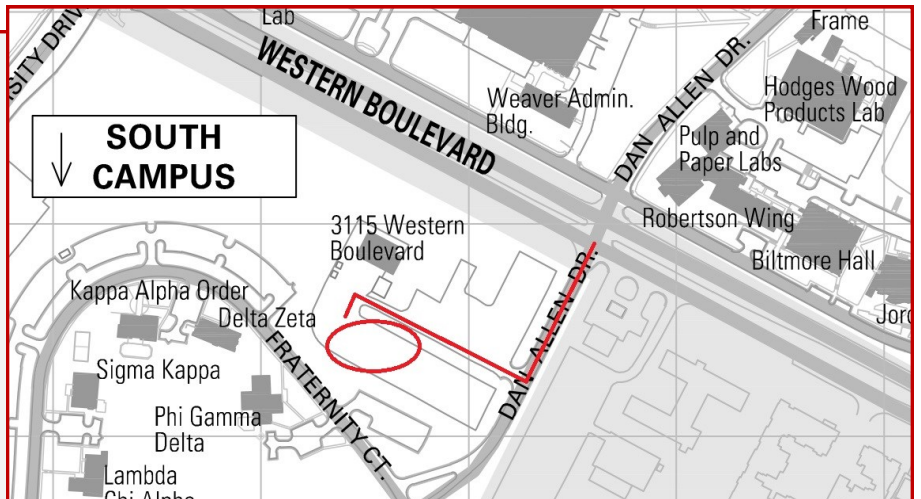

NC State University

BRICK "YARD SALE"

OPEN TO THE PUBLIC

Date:
November 3rd,
2017

Time:
7:30am to
2pm

Location:
The Armory
3115 Western Blvd.
Raleigh, NC 27606

OPEN TO THE PUBLIC

Bricks sold per Pallet. Approximately 100 sqft (+or-) depending on pallet quantity. We have a large variety of assorted brick pavers. Pallet cost will vary from **$50 to $80** (approximately 15¢ per brick) Also selling 16"X16" concrete pavers for **25¢ each!** Limit 40 per vehicle

All purchases AS IS -NO returns
-NO warranty
-NO guarantee

Pickups must be hand loaded by purchaser,
NO equipment & NO assistance

(CASH purchases ONLY)

(CASH purchases ONLY)

BRICK SALE!!!

- -first come first serve-
- -NO reserves-
- -NO availability guarantee-
- -NO appointments-
- -Brick Limit -2 pallets per vehicle
- -Concrete paver Limit- 40 per vehicle

NCSU Grounds Services
620 Motor Poole Street
Raleigh, NC 27695

Phone: 919-268-7793
E-mail: seives2@ncsu.edu